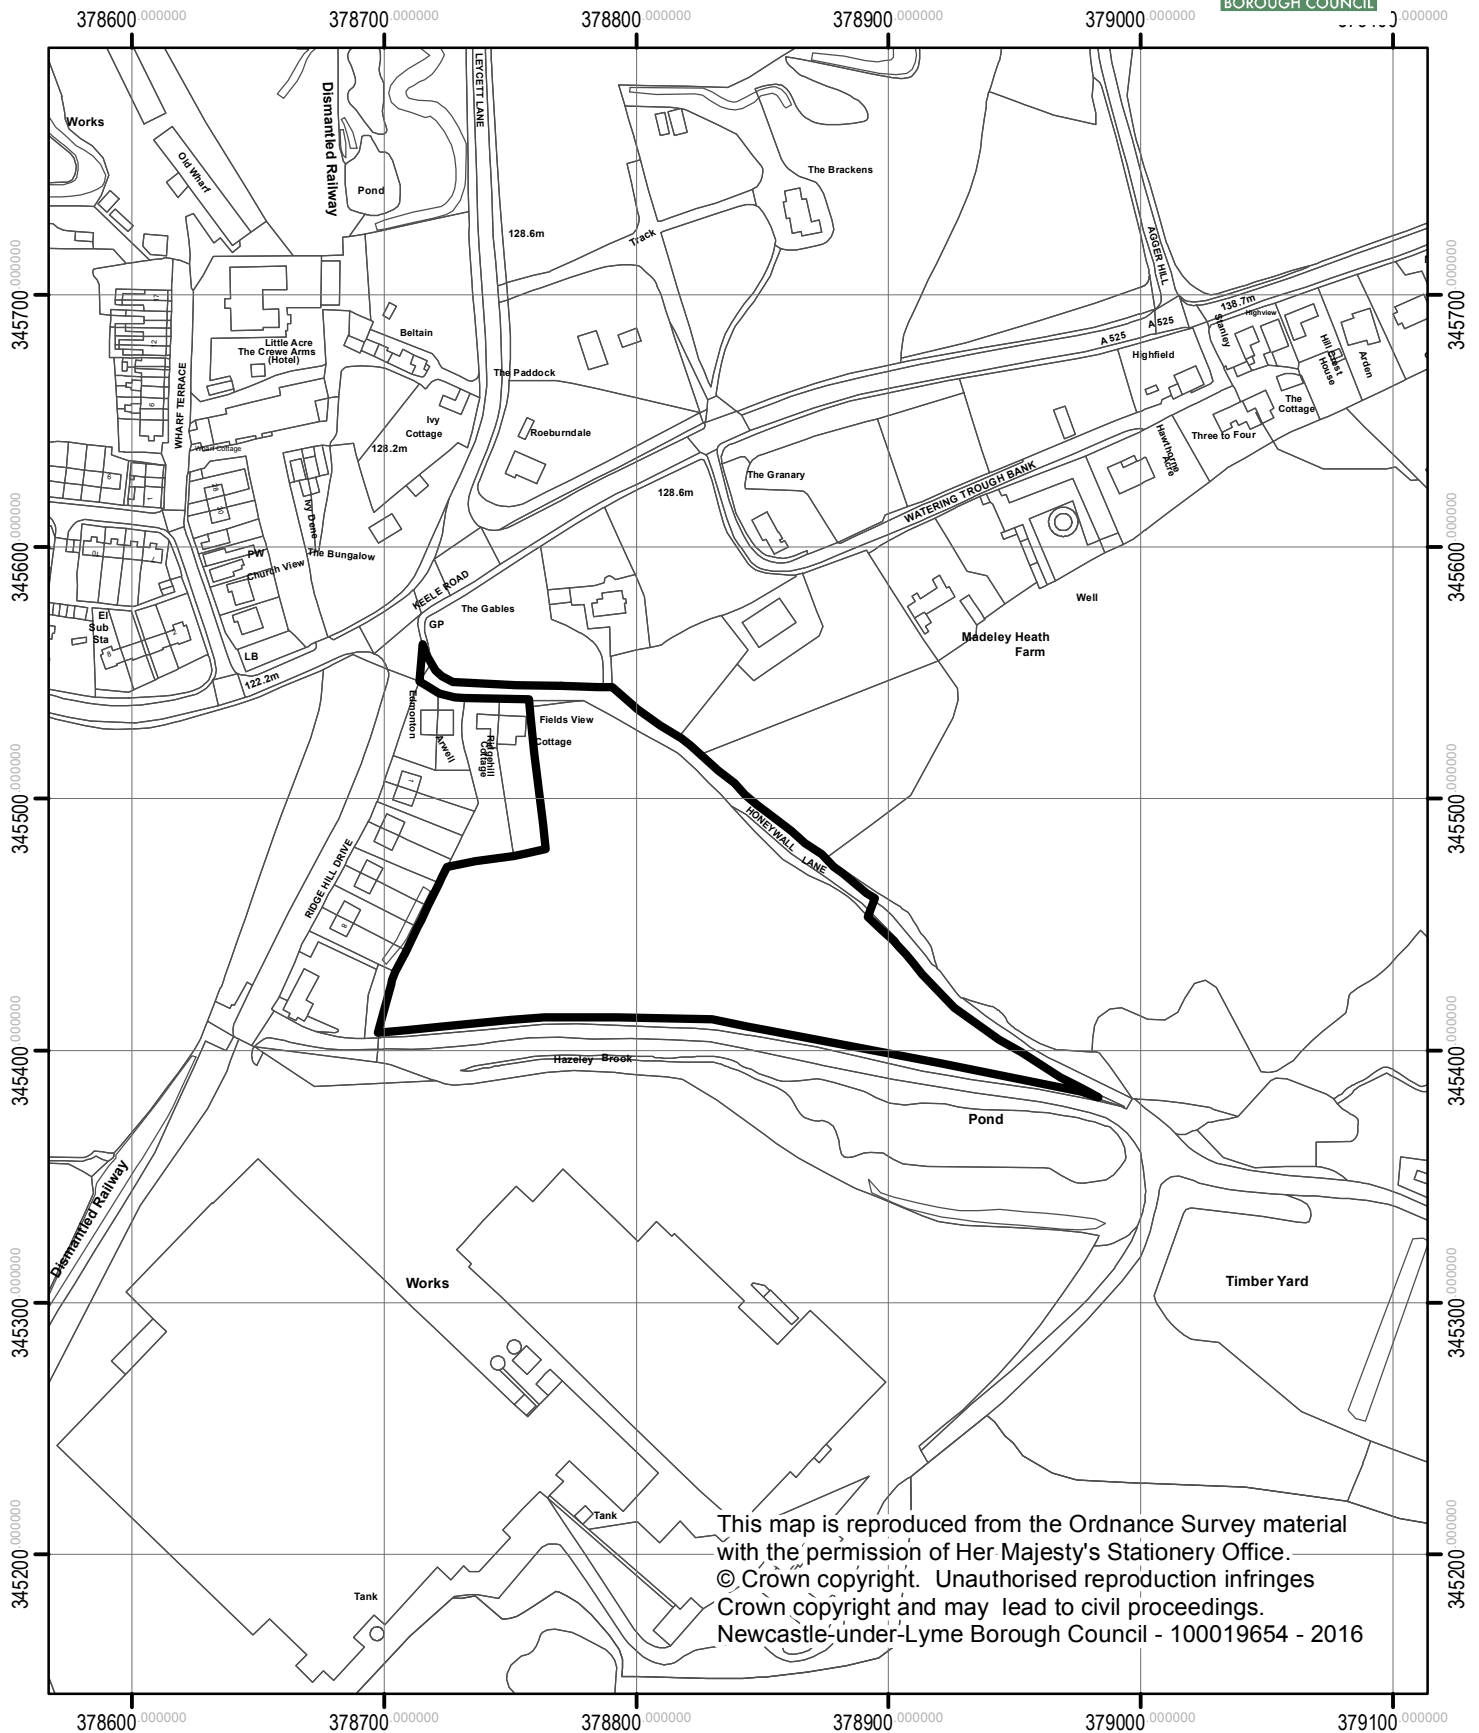

# Land S of Honeywall Lane, Madeley Heath 17/00514/OUT

This map is reproduced from the Ordnance Survey material with the permission of Her Majesty's Stationery Office.  
© Crown copyright. Unauthorised reproduction infringes Crown copyright and may lead to civil proceedings.  
Newcastle-under-Lyme Borough Council - 100019654 - 2016